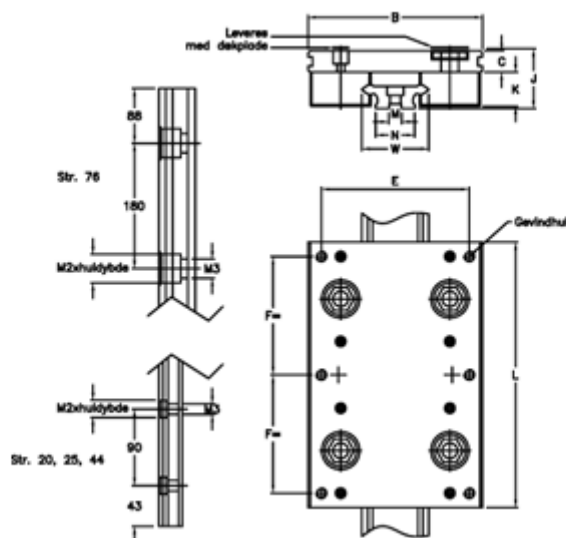

Article number: 056512511256

Description: Hepco Simple Select 25 1-1256

Measures

B = 80	M = 6x2,5
C = 11.5	M1 = 5.5
E = 65	M2 = 10x5,1
F = 60	N = 15.4
G = 6xM6	Size = 25
J = 30.70	W = 25
K = 18.0	
L = 135	